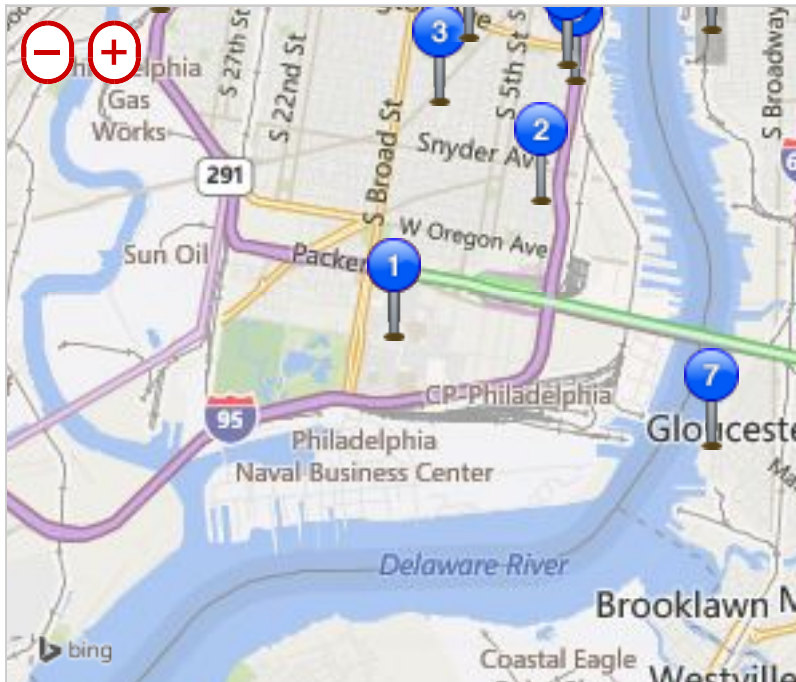

Created by Philly2night

Location & Nearby Info

Xfinity Live

Show nearby:

1100 Pattison Ave.
Philadelphia, PA 19148
(215) 952-1234

[Full map and directions](#) 

Bars Hotels

- 1** [Xfinity Live](#) 0.0 mi
- 2** [Anthony's Saloon](#) 1.4 mi
- 3** [Bella Rosa II](#) 1.6 mi
- 4** [Rays "Happy Birthday!" Bar](#) 2.1 mi
- 5** [Warmdaddy's](#) 2.1 mi
- 6** [River View Deli & Restaurant](#) 2.2 mi
- 7** [Cap's Cafe](#) 2.3 mi
- 8** [2148 Star Track Lounge](#) 2.4 mi
- 9** [Big Fellas Sports Bar](#) 2.8 mi
- 10** [20 Horse Tavern](#) 3.0 mi

Fleetwood Mac

Wed 10/15 8:00p

BUY

Ed Sheeran

Mon 9/8 7:30p

BUY

**Katy Perry - The Prismatic
World Tour**

Mon 8/4 7:00p